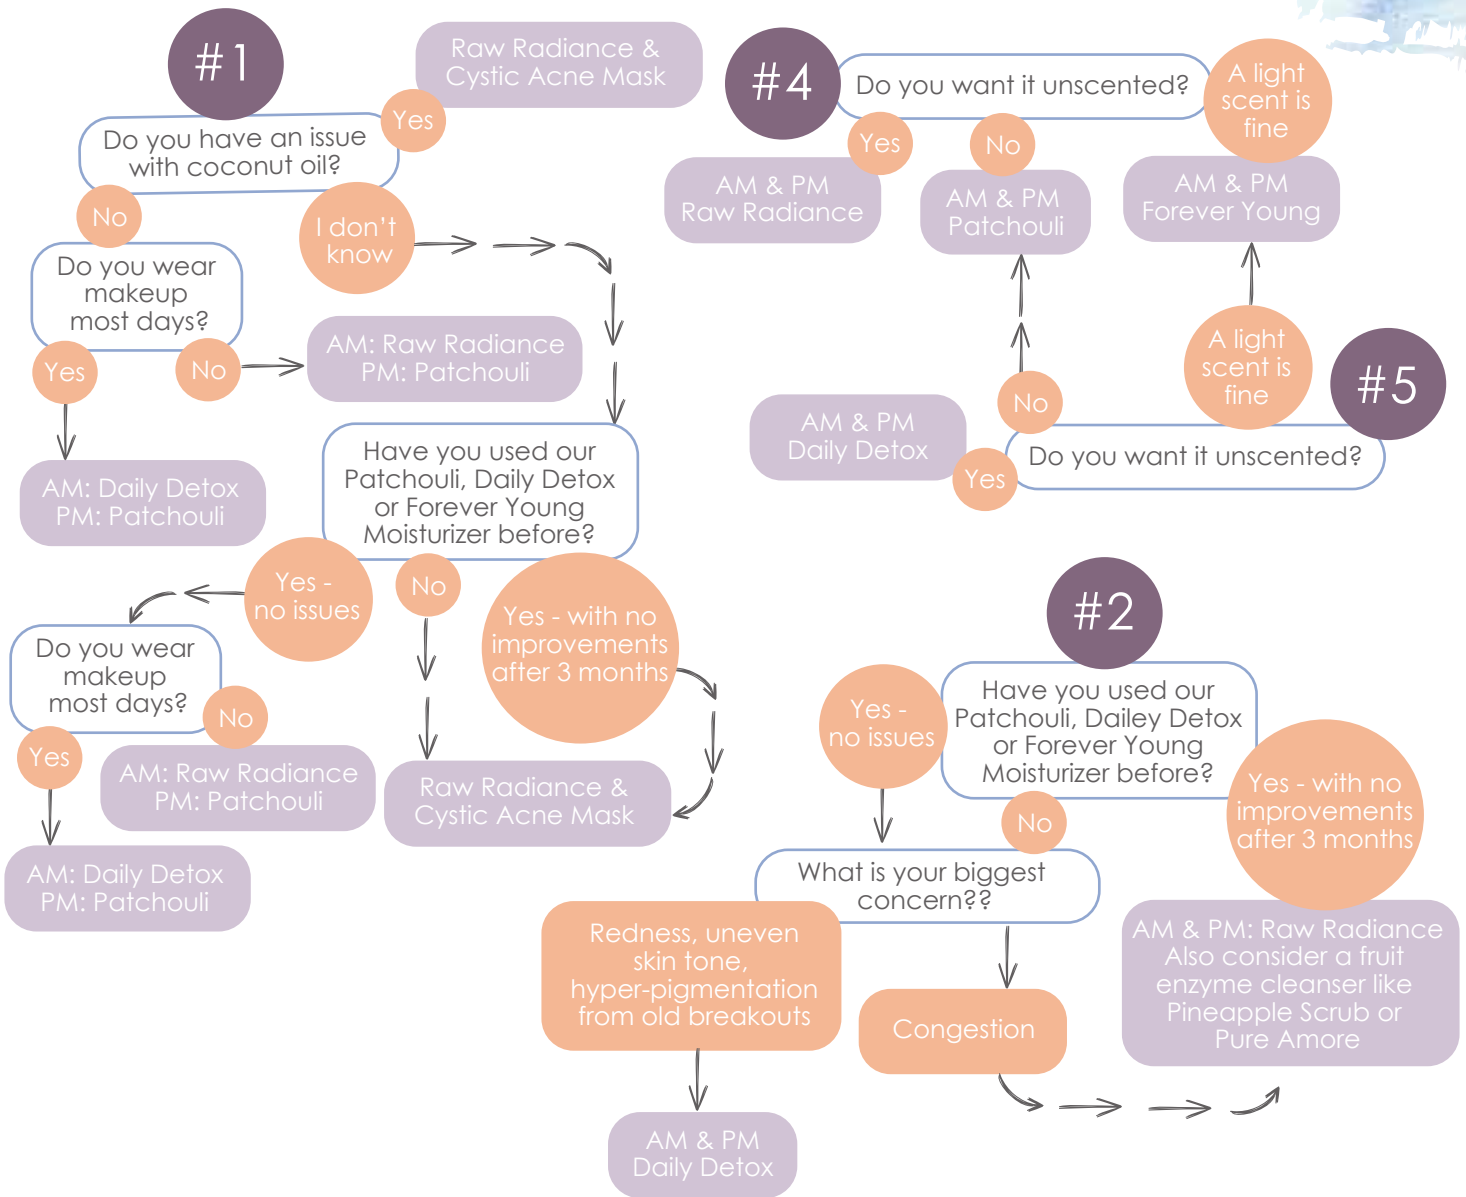

# find your perfect moisturizer

CREATED BY BATTY'S BATH

## TRACK YOUR RESULTS

date: \_\_\_\_\_ moisturizer: \_\_\_\_\_

date: \_\_\_\_\_ moisturizer: \_\_\_\_\_

date: \_\_\_\_\_ moisturizer: \_\_\_\_\_

date: \_\_\_\_\_ moisturizer: \_\_\_\_\_

date: \_\_\_\_\_ moisturizer: \_\_\_\_\_